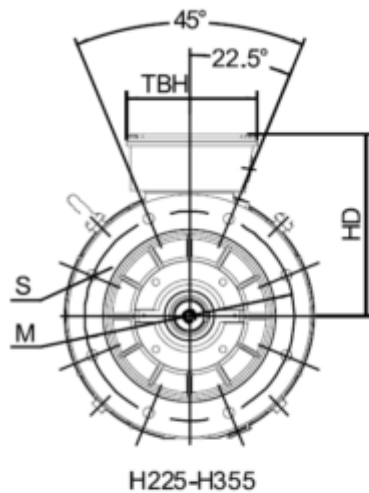

Data Sheet

Article number: 250207500424

Description: Kleedrive T2C 280S-4 75kW 1400 rpm
3x400/690V 50HZ IP55 B5 Eff=94.0%

Measures

AA = 560	K = Ø24	TBH = 260
AC = Ø559	L = 984	TBS = 265
AD = 675	M = Ø500	TBW = 218
D = Ø75	N = Ø450	
E = 140	P = Ø550	
F = 20	R = 0	
G = 67.5	S = 5	
HD = 395	T = 8xØ19	