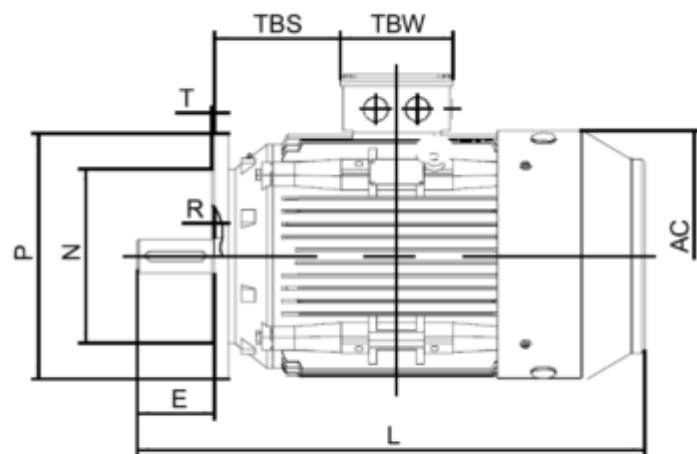

Data Sheet

Article number: 250207500424

Description: Kleedrive T2C 280S-4 75kW 1400 rpm
3x400/690V 50HZ IP55 B5 Eff=94.0%

Measures

AA = 560	K = Ø24	TBH = 260
AC = Ø559	L = 984	TBS = 265
AD = 675	M = Ø500	TBW = 218
D = Ø75	N = Ø450	
E = 140	P = Ø550	
F = 20	R = 0	
G = 67.5	S = 5	
HD = 395	T = 8xØ19	