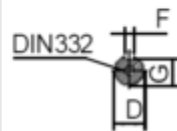

Data Sheet

Article number: 250207500424

Description: Kleedrive T2C 280S-4 75kW 1400 rpm
3x400/690V 50HZ IP55 B5 Eff=94.0%

Measures

AA = 560	K = Ø24	TBH = 260
AC = Ø559	L = 984	TBS = 265
AD = 675	M = Ø500	TBW = 218
D = Ø75	N = Ø450	
E = 140	P = Ø550	
F = 20	R = 0	
G = 67.5	S = 5	
HD = 395	T = 8xØ19	